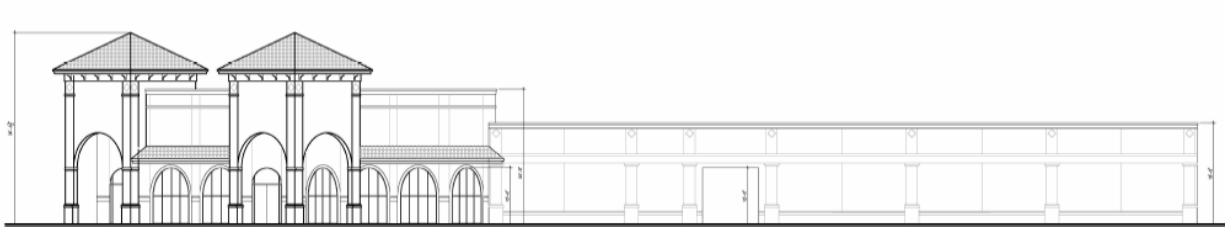

### Project Features:

- Currently under design 10,000 square foot design-build showroom with service bays
- Custom designed interior
- Fully sprinkled fire protection

**BUILDERS UNLIMITED INC.**

Design-Build Developer  
[www.buildersunlimitedinc.com](http://www.buildersunlimitedinc.com)